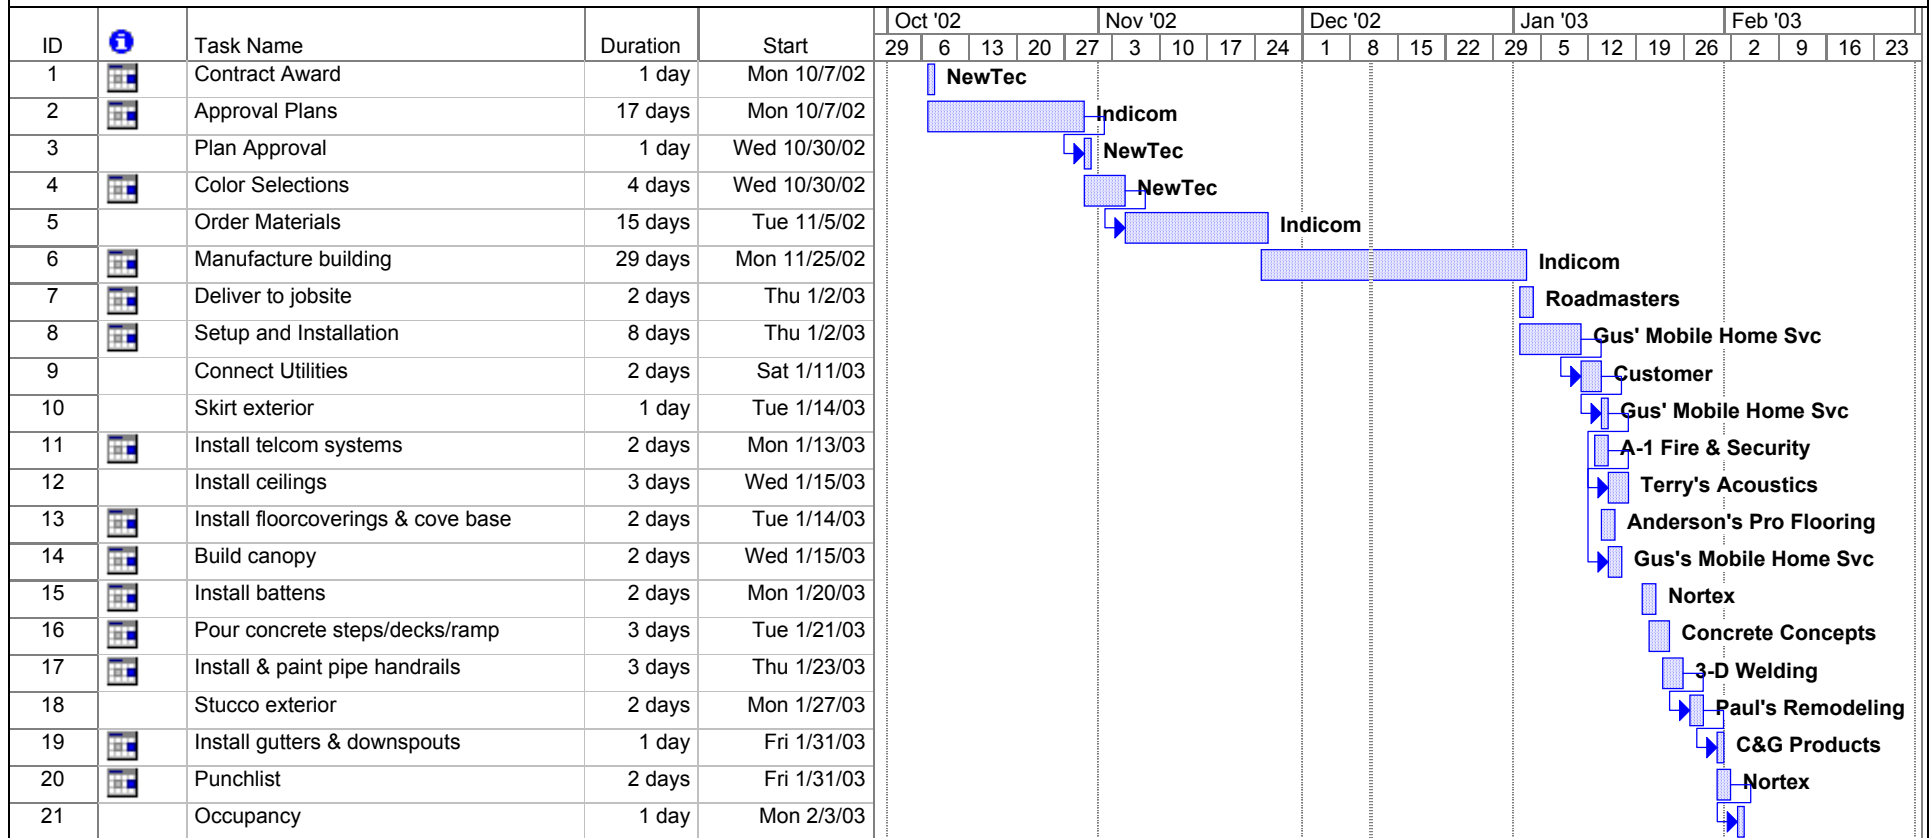

EPG MODULAR OFFICE BUILDING - 100'X44' - WEST FORT HOOD

Project: EPG - 100'X40' MODULAR C Date: Wed 12/11/02	Task		Rolled Up Task		External Tasks	
	Progress		Rolled Up Milestone		Project Summary	
	Milestone		Rolled Up Progress		Group By Summary	
	Summary		Split			